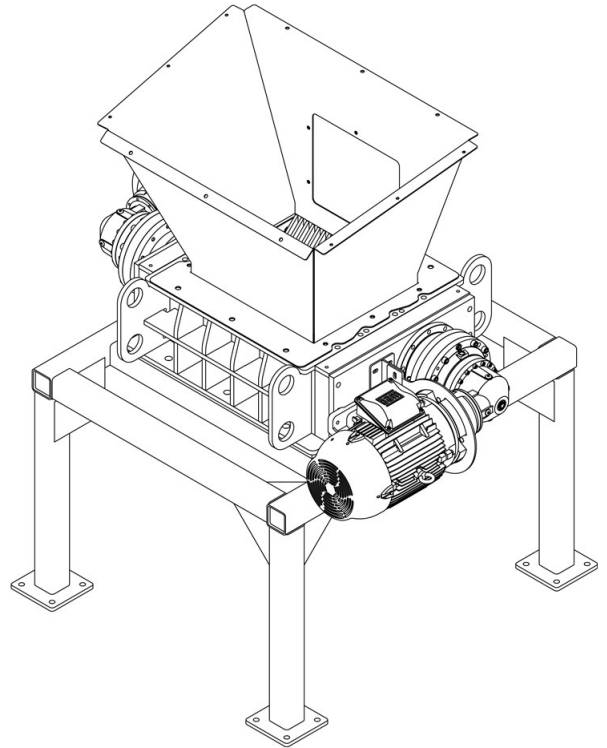

DUAL SHAFT SHREDDER

DS-22045 & DS-22055

Proprietary Information

This drawing is the confidential property of Amer-Shred Corp. and transmitted in confidence. The reproduction, use or disclosure, in whole or in part, of the designer details contained herein is prohibited without the express written permission of Amer-Shred Corp.