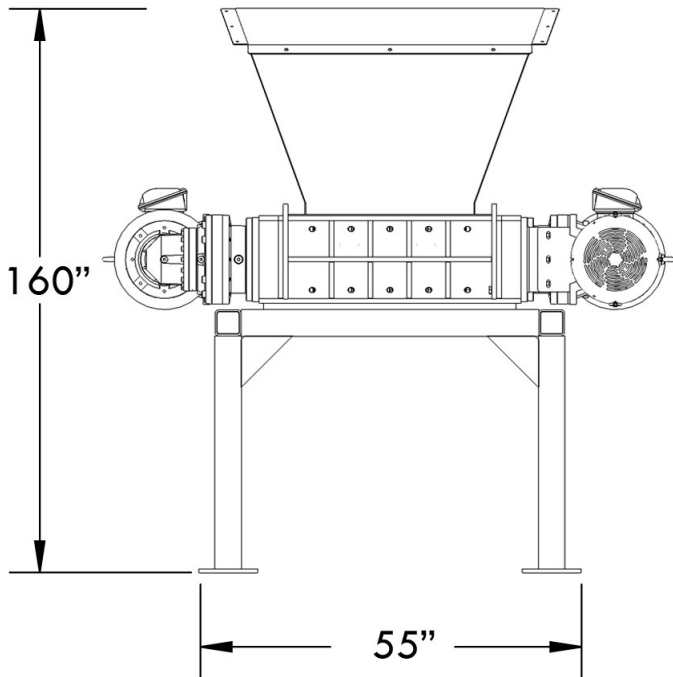

DUAL SHAFT SHREDDER

DS-22045 & DS-22055

Proprietary Information

This drawing is the confidential property of Amer-Shred Corp. and transmitted in confidence. The reproduction, use or disclosure, in whole or in part, of the designer details contained herein is prohibited without the express written permission of Amer-Shred Corp.