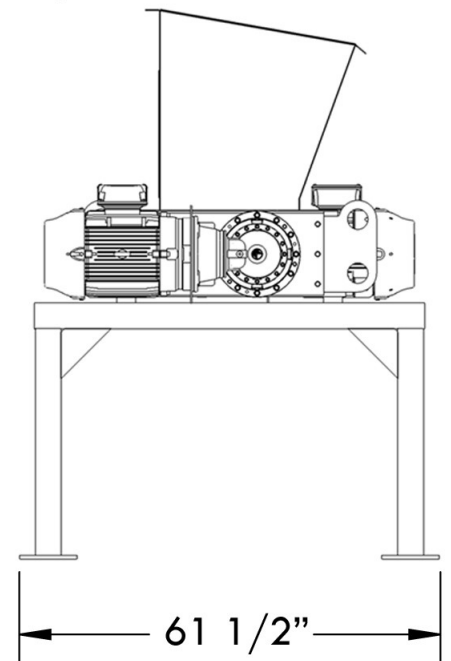

DUAL SHAFT SHREDDER

DS-45 & DS-55

Proprietary Information

This drawing is the confidential property of Amer-Shred Corp. and transmitted in confidence. The reproduction, use or disclosure, in whole or in part, of the designer details contained herein is prohibited without the express written permission of Amer-Shred Corp.