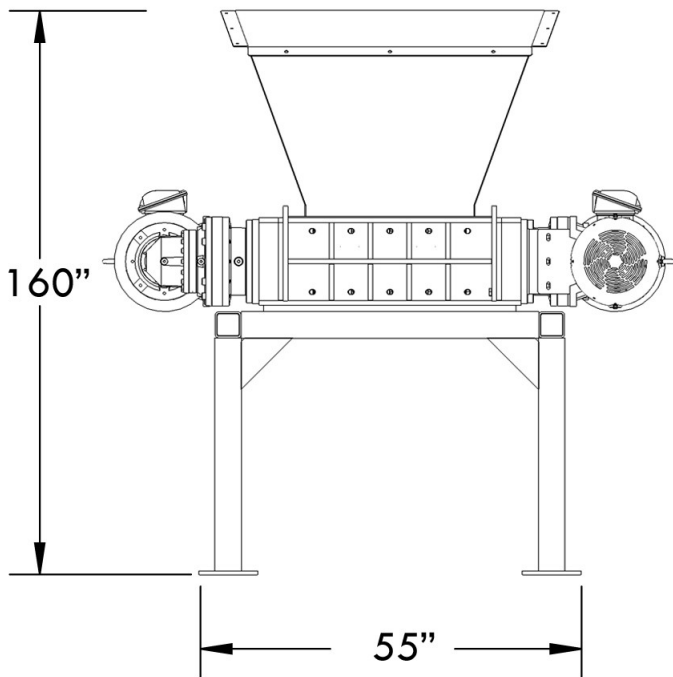

DUAL SHAFT SHREDDER

DS-45 & DS-55

Proprietary Information

This drawing is the confidential property of Amer-Shred Corp. and transmitted in confidence. The reproduction, use or disclosure, in whole or in part, of the designer details contained herein is prohibited without the express written permission of Amer-Shred Corp.