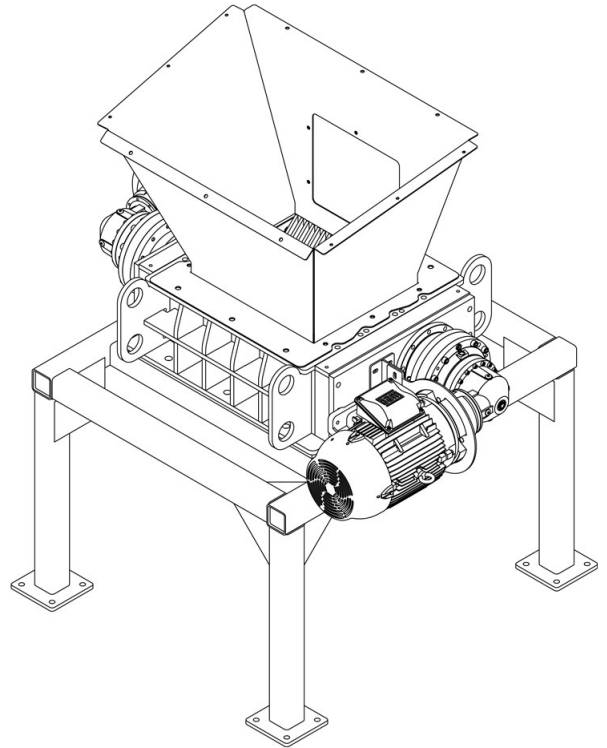

DUAL SHAFT SHREDDER

DS-45 & DS-55

Proprietary Information

This drawing is the confidential property of Amer-Shred Corp. and transmitted in confidence. The reproduction, use or disclosure, in whole or in part, of the designer details contained herein is prohibited without the express written permission of Amer-Shred Corp.