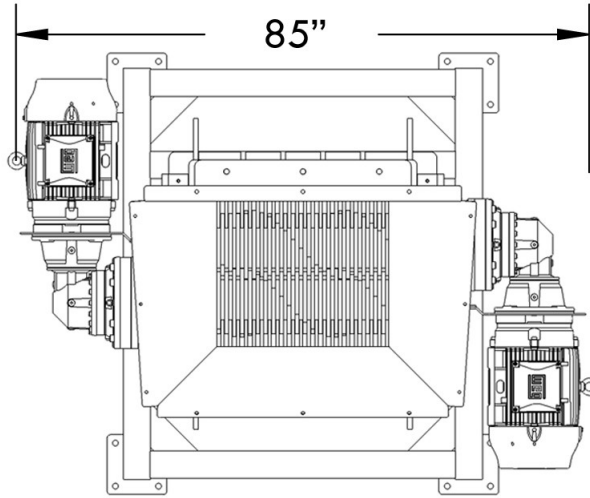

DUAL SHAFT SHREDDER

DS-22045 & DS-22055

Proprietary Information

This drawing is the confidential property of Amer-Shred Corp. and transmitted in confidence. The reproduction, use or disclosure, in whole or in part, of the designer details contained herein is prohibited without the express written permission of Amer-Shred Corp.