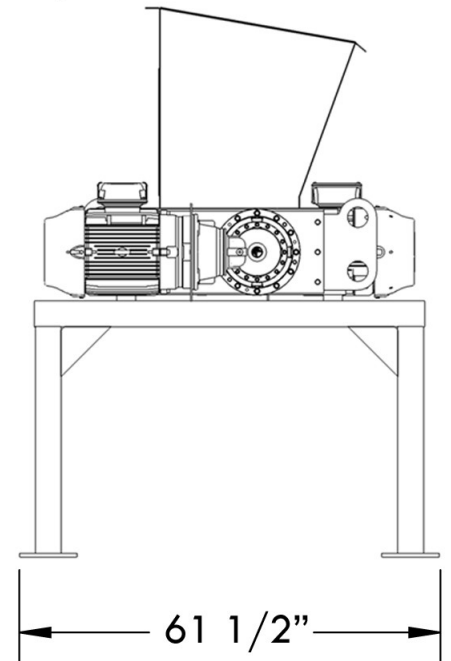

DUAL SHAFT SHREDDER

DS-22045 & DS-22055

Proprietary Information

This drawing is the confidential property of Amer-Shred Corp. and transmitted in confidence. The reproduction, use or disclosure, in whole or in part, of the designer details contained herein is prohibited without the express written permission of Amer-Shred Corp.