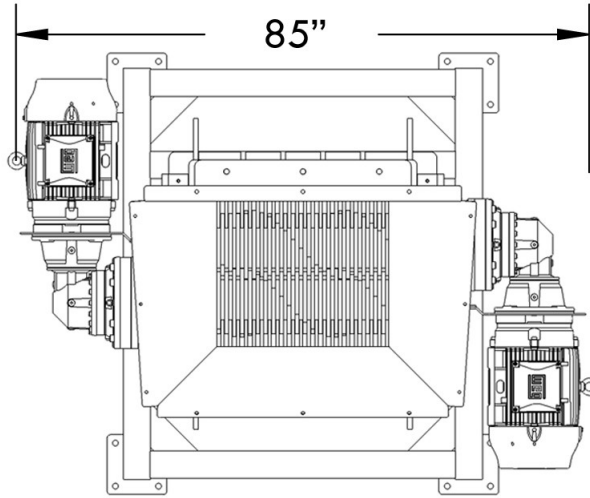

DUAL SHAFT SHREDDER

DS-45 & DS-55

Proprietary Information

This drawing is the confidential property of Amer-Shred Corp. and transmitted in confidence. The reproduction, use or disclosure, in whole or in part, of the designer details contained herein is prohibited without the express written permission of Amer-Shred Corp.