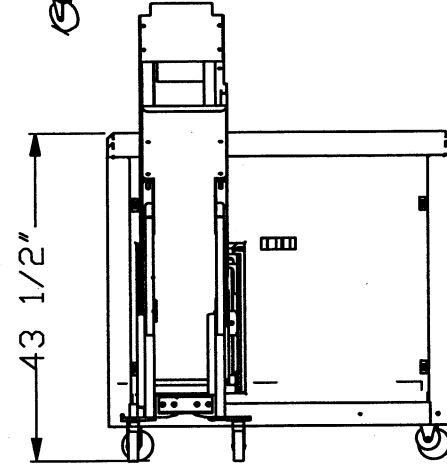

AMS-150 HD

DWG. NO.

MATERIAL:		AMS-150 HARD DRIVE SHREDDER		
TITLE:				
	NAME	SIZE	DWG. NO.	REV
DRAWN BY		A		
AREA				
SCALE:	WEIGHT:		DATE: 6/3/2010 3:15:26 PM	

AMS-150 HD

DWG. NO.

MATERIAL:

LAYOUT OF 150 & 300 HDS W/ AOC

TITLE:

DRAWN BY:
AREA:

NAME

SIZE

DWG. NO.

REV

A

SCALE: