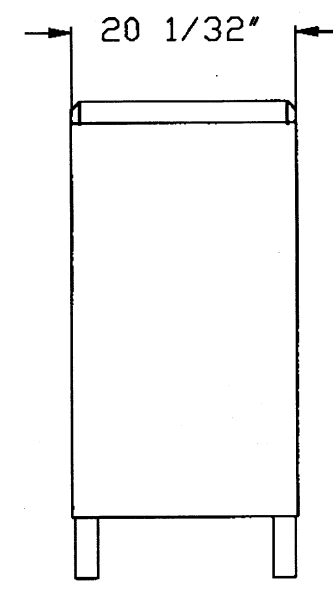

AMS-150 HD

DWG. NO.

MATERIAL:		AMS-150 HARD DRIVE SHREDDER		
TITLE:				
	NAME	SIZE	DWG. NO.	REV
DRAWN BY		A		
AREA				
SCALE:	WEIGHT:		DATE: 6/3/2010 3:15:26 PM	

AMS-150 HD

DWG. NO.

MATERIAL:

LAYOUT OF 150 & 300 HDS W/ AOC

TITLE:

DRAWN BY:
AREA:

NAME

SIZE

DWG. NO.

REV

A

SCALE: