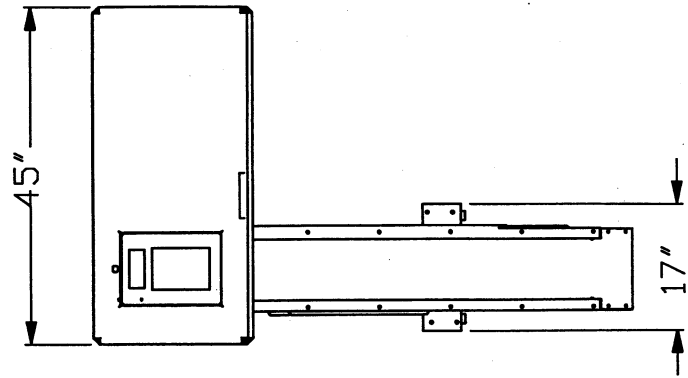

AMS-150 HD

DWG. NO.

MATERIAL:		AMS-150 HARD DRIVE SHREDDER		
TITLE:				
	NAME	SIZE	DWG. NO.	REV
DRAWN BY		A		
AREA				
SCALE:	WEIGHT:		DATE: 6/3/2010 3:15:26 PM	

AMS-150 HD

DWG. NO.

MATERIAL:

LAYOUT OF 150 & 300 HDS W/ AOC

TITLE:

DRAWN BY:
AREA:

NAME

SIZE

DWG. NO.

REV

A

SCALE: