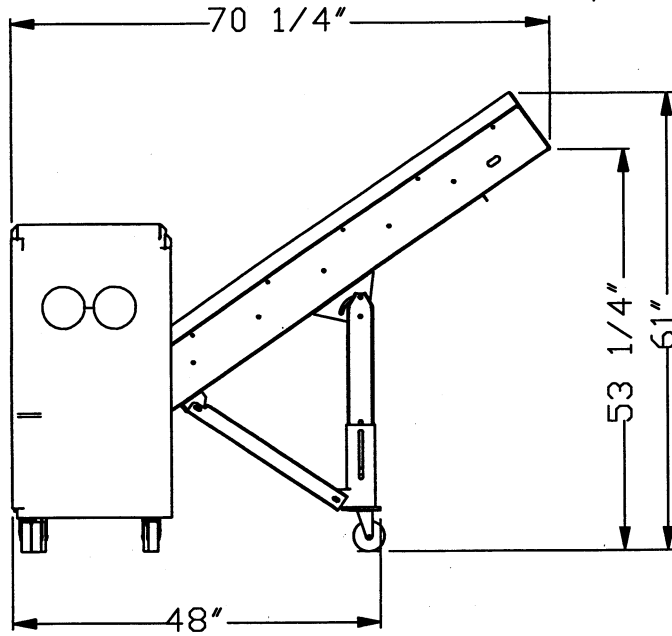

AMS-150 HD

DWG. NO.

MATERIAL:		AMS-150 HARD DRIVE SHREDDER		
TITLE:				
	NAME	SIZE	DWG. NO.	REV
DRAWN BY		A		
AREA				
SCALE:	WEIGHT:		DATE: 6/3/2010 3:15:26 PM	

AMS-150 HD

DWG. NO.

MATERIAL:

LAYOUT OF 150 & 300 HDS W/ AOC

TITLE:

DRAWN BY:
AREA:

NAME

SIZE

DWG. NO.

REV

A

SCALE:

WEIGHT:

DATE: 2/14/2012 2:32:09 PM

3HP WITH CONVEYOR