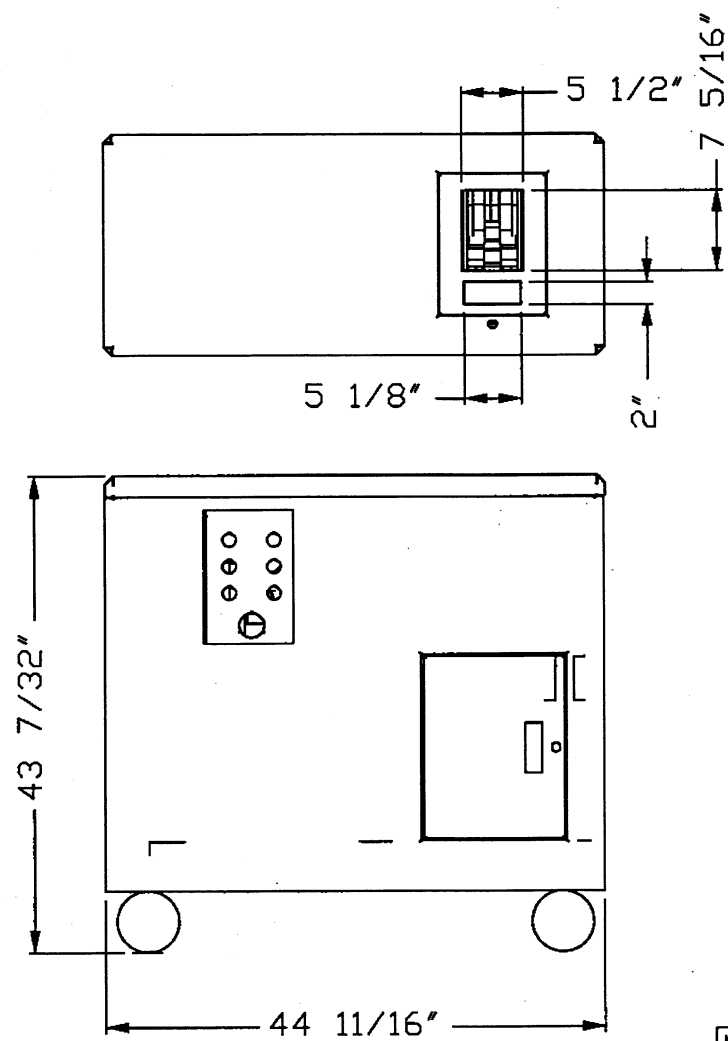

AMS-150 HD

DWG. NO.

MATERIAL:		AMS-150 HARD DRIVE SHREDDER		
TITLE:				
	NAME	SIZE	DWG. NO.	REV
DRAWN BY		A		
AREA				
SCALE:	WEIGHT:		DATE: 6/3/2010 3:15:26 PM	

AMS-150 HD

DWG. NO.

MATERIAL:

LAYOUT OF 150 & 300 HDS W/ AOC

TITLE:

DRAWN BY:
AREA:

NAME

SIZE

DWG. NO.

REV

A

SCALE:

WEIGHT:

DATE: 2/14/2012 2:32:09 PM

3HP WITH CONVEYOR