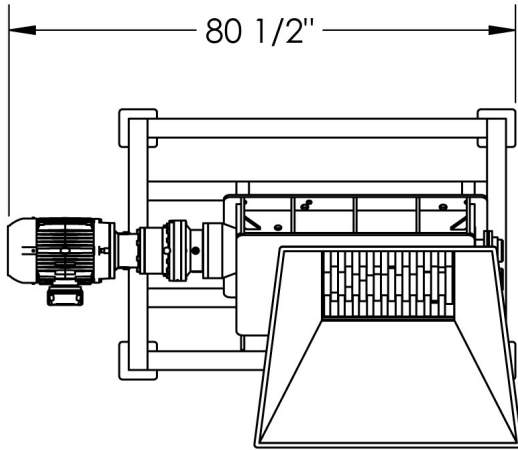

DUAL SHAFT SHREDDER

DS-21010 & DS-21015

Proprietary Information

This drawing is the confidential property of Amer-Shred Corp. and transmitted in confidence. The reproduction, use or disclosure, in whole or in part, of the designer details contained herein is prohibited without the express written permission of Amer-Shred Corp.