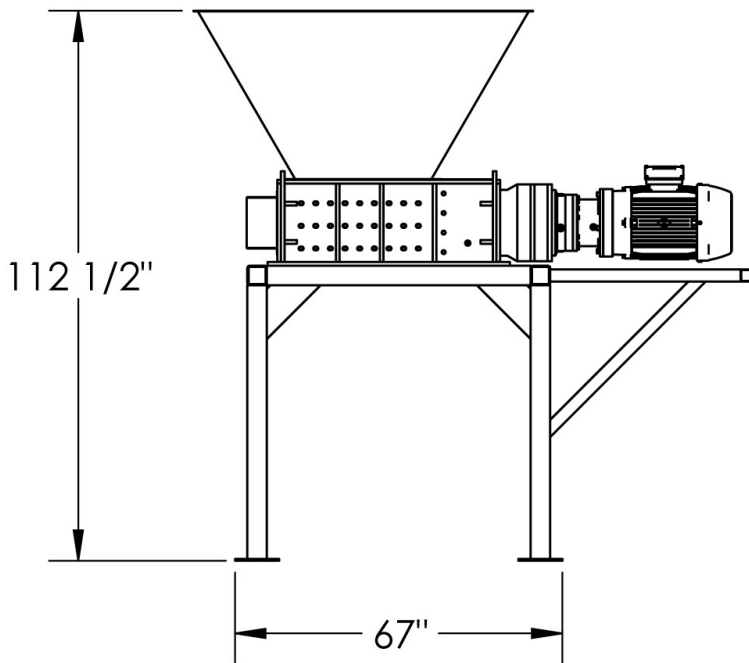

DUAL SHAFT SHREDDER

DS-22020, DS-21025 & DS-21030

Proprietary Information

This drawing is the confidential property of Amer-Shred Corp. and transmitted in confidence. The reproduction, use or disclosure, in whole or in part, of the designer details contained herein is prohibited without the express written permission of Amer-Shred Corp.