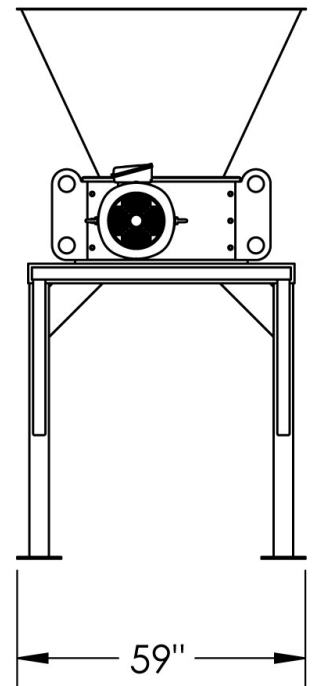

DUAL SHAFT SHREDDER

DS-22020, DS-21025 & DS-21030

Proprietary Information

This drawing is the confidential property of Amer-Shred Corp. and transmitted in confidence. The reproduction, use or disclosure, in whole or in part, of the designer details contained herein is prohibited without the express written permission of Amer-Shred Corp.