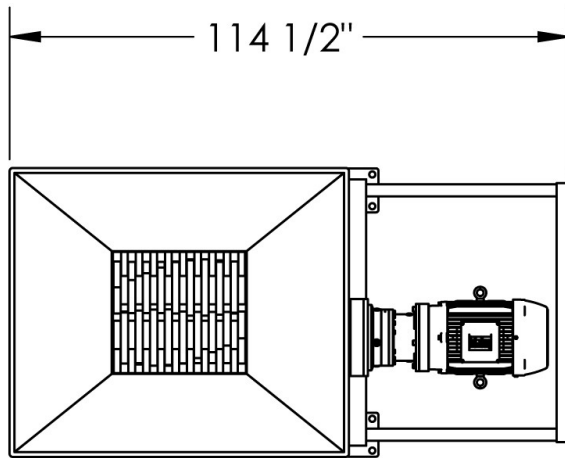

DUAL SHAFT SHREDDER

DS-22020, DS-21025 & DS-21030

Proprietary Information

This drawing is the confidential property of Amer-Shred Corp. and transmitted in confidence. The reproduction, use or disclosure, in whole or in part, of the designer details contained herein is prohibited without the express written permission of Amer-Shred Corp.