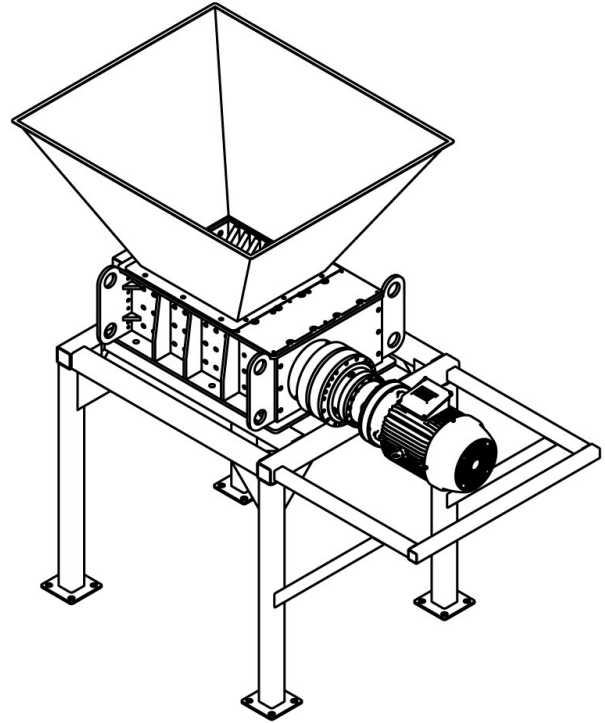

DUAL SHAFT SHREDDER

DS-22020, DS-21025 & DS-21030

Proprietary Information

This drawing is the confidential property of Amer-Shred Corp. and transmitted in confidence. The reproduction, use or disclosure, in whole or in part, of the designer details contained herein is prohibited without the express written permission of Amer-Shred Corp.