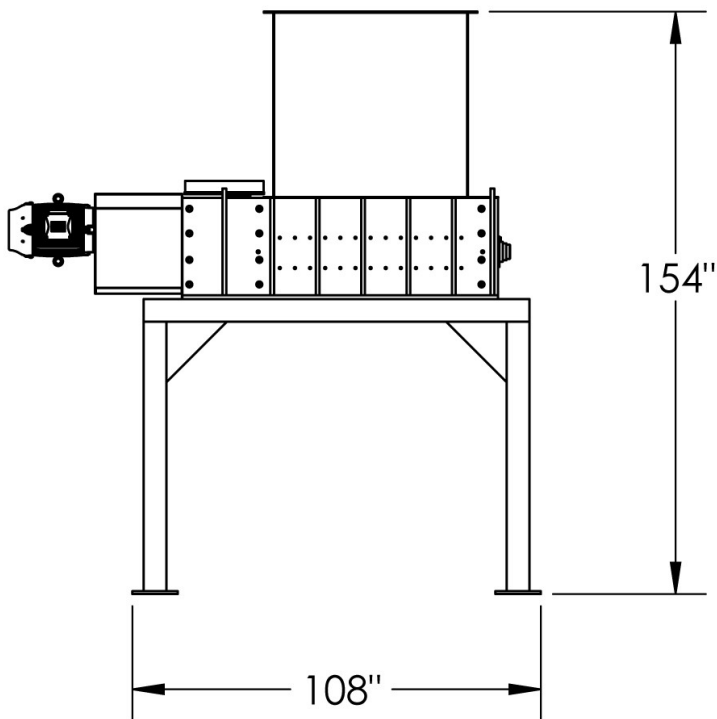

DUAL SHAFT SHREDDER

DS-22060, DS-22080 & DS-22100

Proprietary Information

This drawing is the confidential property of Amer-Shred Corp. and transmitted in confidence. The reproduction, use or disclosure, in whole or in part, of the designer details contained herein is prohibited without the express written permission of Amer-Shred Corp.