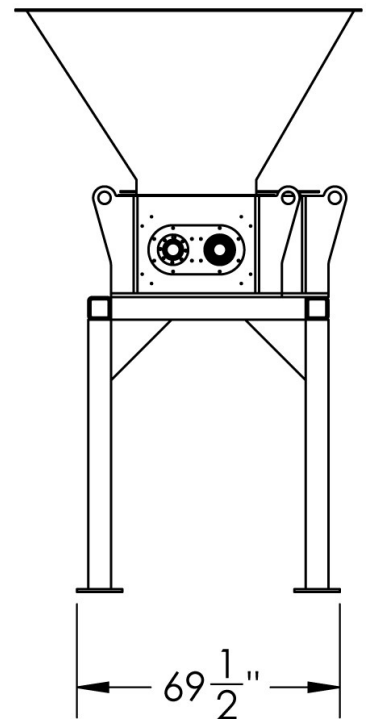

DUAL SHAFT SHREDDER

DS-22060, DS-22080 & DS-22100

Proprietary Information

This drawing is the confidential property of Amer-Shred Corp. and transmitted in confidence. The reproduction, use or disclosure, in whole or in part, of the designer details contained herein is prohibited without the express written permission of Amer-Shred Corp.