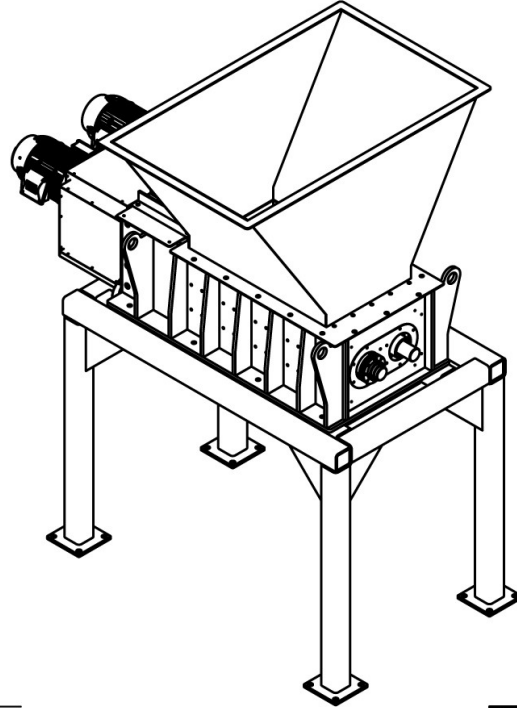

DUAL SHAFT SHREDDER

DS-22060, DS-22080 & DS-22100

Proprietary Information

This drawing is the confidential property of Amer-Shred Corp. and transmitted in confidence. The reproduction, use or disclosure, in whole or in part, of the designer details contained herein is prohibited without the express written permission of Amer-Shred Corp.