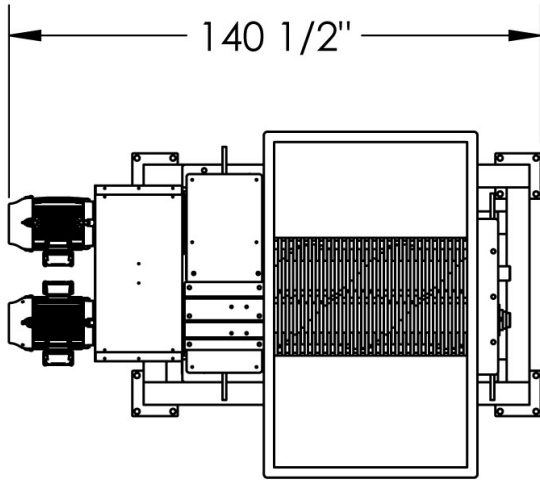

DUAL SHAFT SHREDDER

DS-22060, DS-22080 & DS-22100

Proprietary Information

This drawing is the confidential property of Amer-Shred Corp. and transmitted in confidence. The reproduction, use or disclosure, in whole or in part, of the designer details contained herein is prohibited without the express written permission of Amer-Shred Corp.