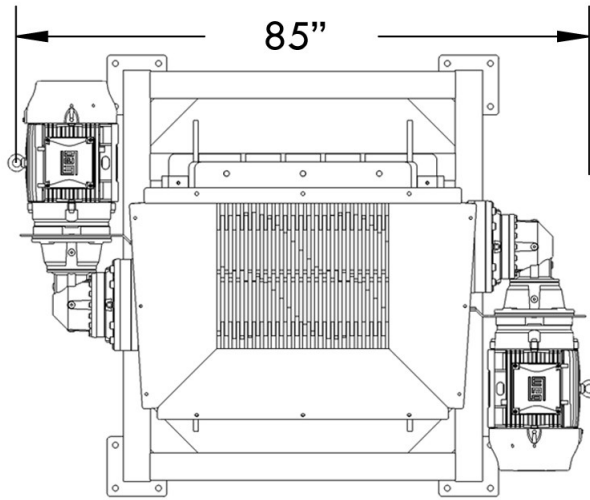

E-SCRAP & E-WASTE SHREDDERS

DS-45 & DS-55

Proprietary Information

This drawing is the confidential property of Amer-Shred Corp. and transmitted in confidence. The reproduction, use or disclosure, in whole or in part, of the designer details contained herein is prohibited without the express written permission of Amer-Shred Corp.