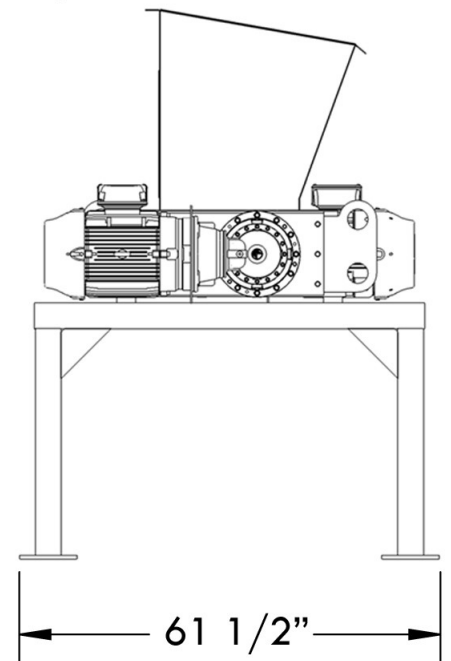

E-SCRAP & E-WASTE SHREDDERS

DS-45 & DS-55

Proprietary Information

This drawing is the confidential property of Amer-Shred Corp. and transmitted in confidence. The reproduction, use or disclosure, in whole or in part, of the designer details contained herein is prohibited without the express written permission of Amer-Shred Corp.