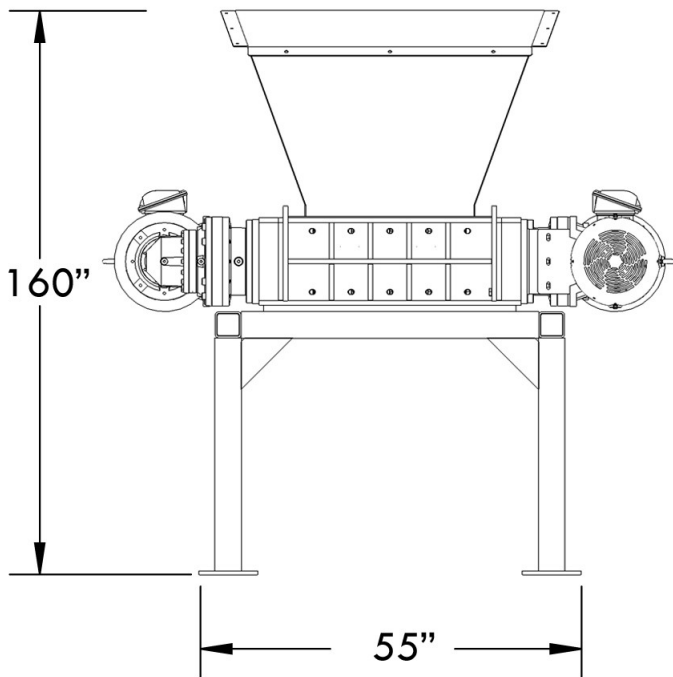

E-SCRAP & E-WASTE SHREDDERS

DS-45 & DS-55

Proprietary Information

This drawing is the confidential property of Amer-Shred Corp. and transmitted in confidence. The reproduction, use or disclosure, in whole or in part, of the designer details contained herein is prohibited without the express written permission of Amer-Shred Corp.