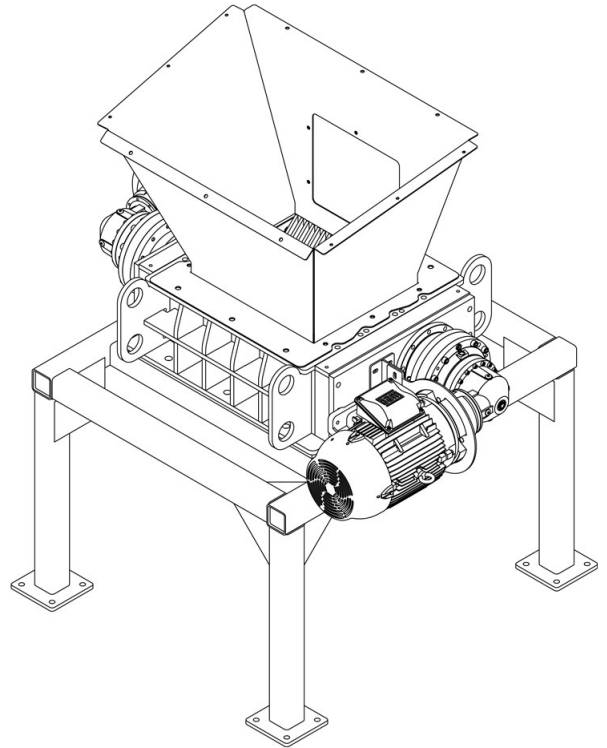

E-SCRAP & E-WASTE SHREDDERS

DS-45 & DS-55

Proprietary Information

This drawing is the confidential property of Amer-Shred Corp. and transmitted in confidence. The reproduction, use or disclosure, in whole or in part, of the designer details contained herein is prohibited without the express written permission of Amer-Shred Corp.