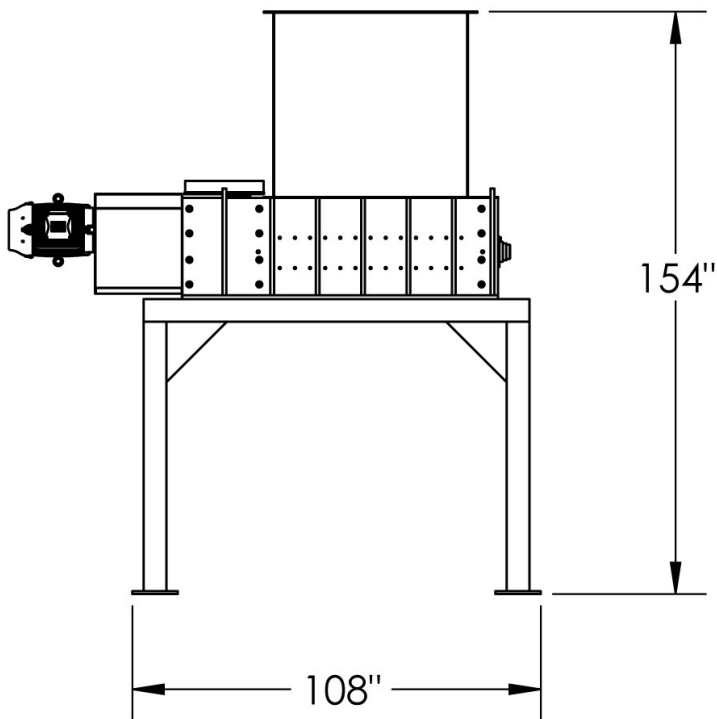

E-SCRAP & E-WASTE SHREDDERS

DS-60, DS-80 & DS-100

Proprietary Information

This drawing is the confidential property of Amer-Shred Corp. and transmitted in confidence. The reproduction, use or disclosure, in whole or in part, of the designer details contained herein is prohibited without the express written permission of Amer-Shred Corp.