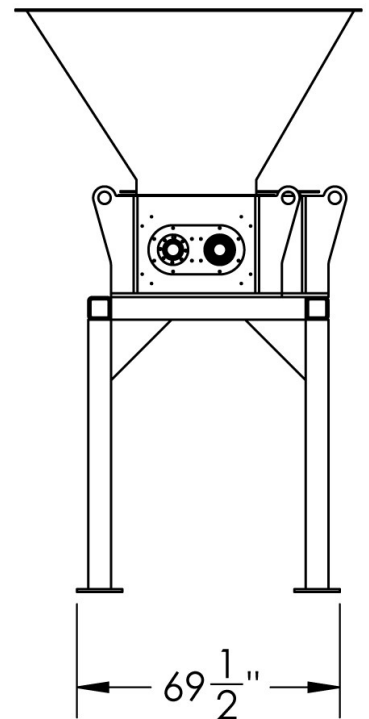

E-SCRAP & E-WASTE SHREDDERS

DS-60, DS-80 & DS-100

Proprietary Information

This drawing is the confidential property of Amer-Shred Corp. and transmitted in confidence. The reproduction, use or disclosure, in whole or in part, of the designer details contained herein is prohibited without the express written permission of Amer-Shred Corp.