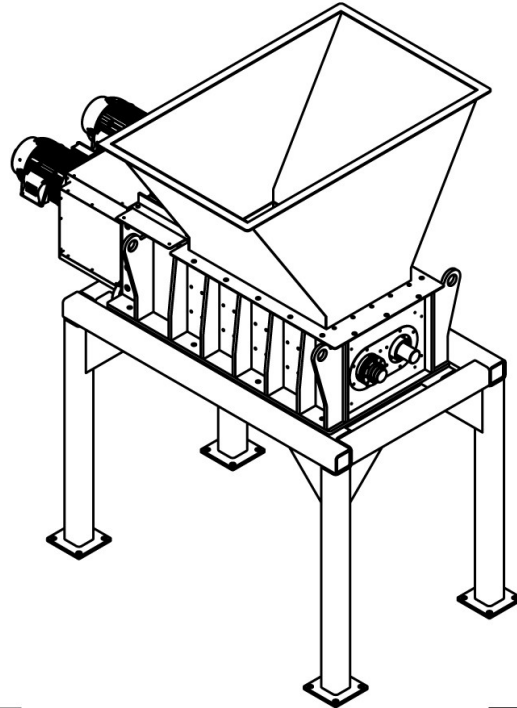

E-SCRAP & E-WASTE SHREDDERS

DS-60, DS-80 & DS-100

Proprietary Information

This drawing is the confidential property of Amer-Shred Corp. and transmitted in confidence. The reproduction, use or disclosure, in whole or in part, of the designer details contained herein is prohibited without the express written permission of Amer-Shred Corp.