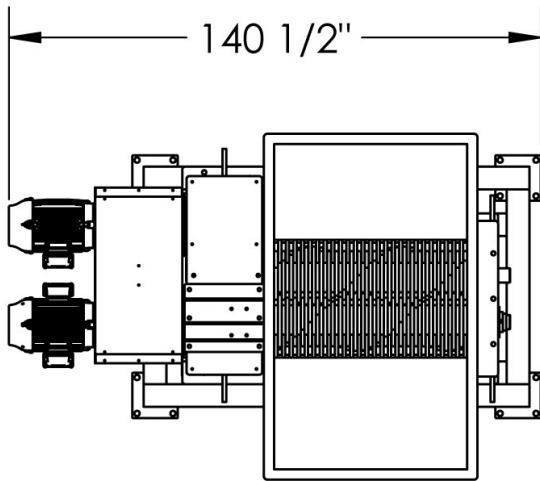

E-SCRAP & E-WASTE SHREDDERS

DS-60, DS-80 & DS-100

Proprietary Information

This drawing is the confidential property of Amer-Shred Corp. and transmitted in confidence. The reproduction, use or disclosure, in whole or in part, of the designer details contained herein is prohibited without the express written permission of Amer-Shred Corp.