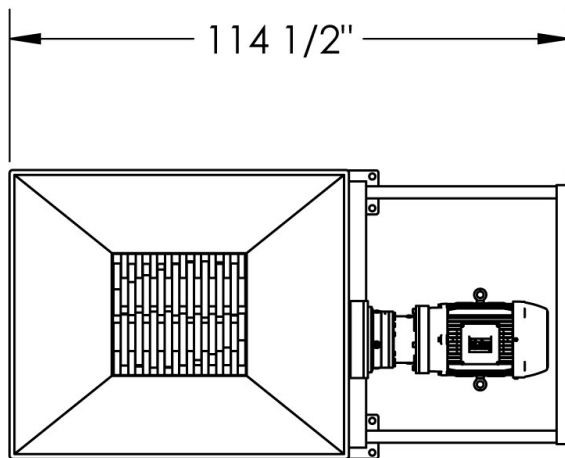

E-SCRAP & E-WASTE SHREDDERS

DS-20, DS-25 & DS-30

Proprietary Information

This drawing is the confidential property of Amer-Shred Corp. and transmitted in confidence. The reproduction, use or disclosure, in whole or in part, of the designer details contained herein is prohibited without the express written permission of Amer-Shred Corp.