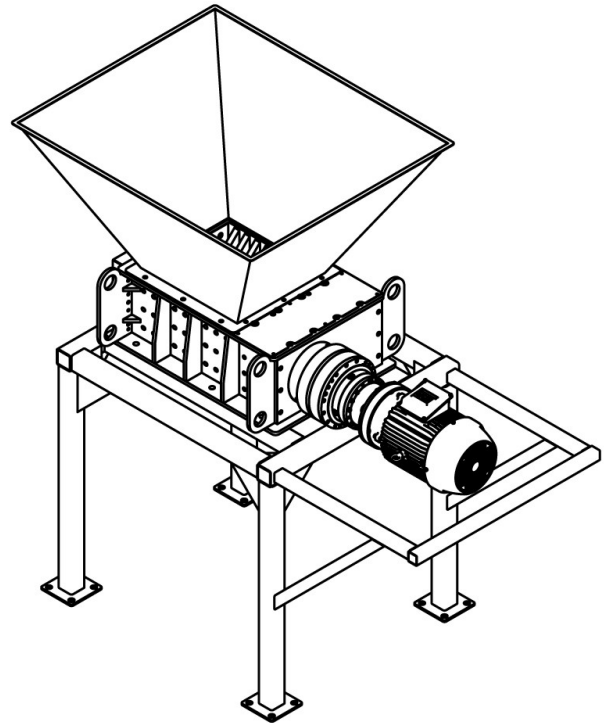

E-SCRAP & E-WASTE SHREDDERS

DS-20, DS-25 & DS-30

Proprietary Information

This drawing is the confidential property of Amer-Shred Corp. and transmitted in confidence. The reproduction, use or disclosure, in whole or in part, of the designer details contained herein is prohibited without the express written permission of Amer-Shred Corp.