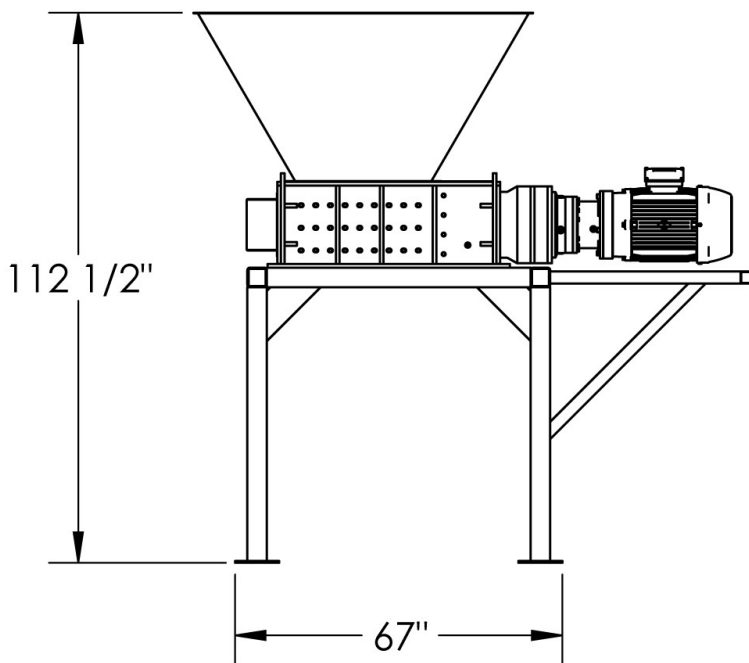

E-SCRAP & E-WASTE SHREDDERS

DS-20, DS-25 & DS-30

Proprietary Information

This drawing is the confidential property of Amer-Shred Corp. and transmitted in confidence. The reproduction, use or disclosure, in whole or in part, of the designer details contained herein is prohibited without the express written permission of Amer-Shred Corp.