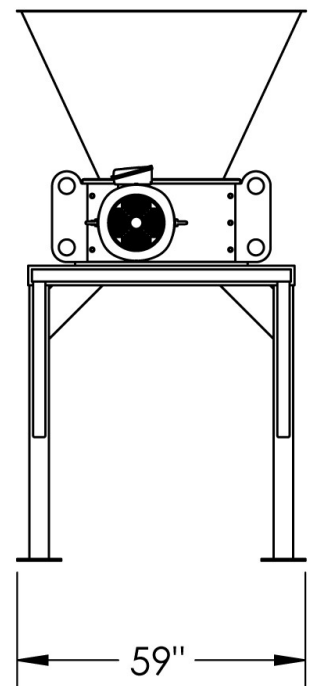

E-SCRAP & E-WASTE SHREDDERS

DS-20, DS-25 & DS-30

Proprietary Information

This drawing is the confidential property of Amer-Shred Corp. and transmitted in confidence. The reproduction, use or disclosure, in whole or in part, of the designer details contained herein is prohibited without the express written permission of Amer-Shred Corp.